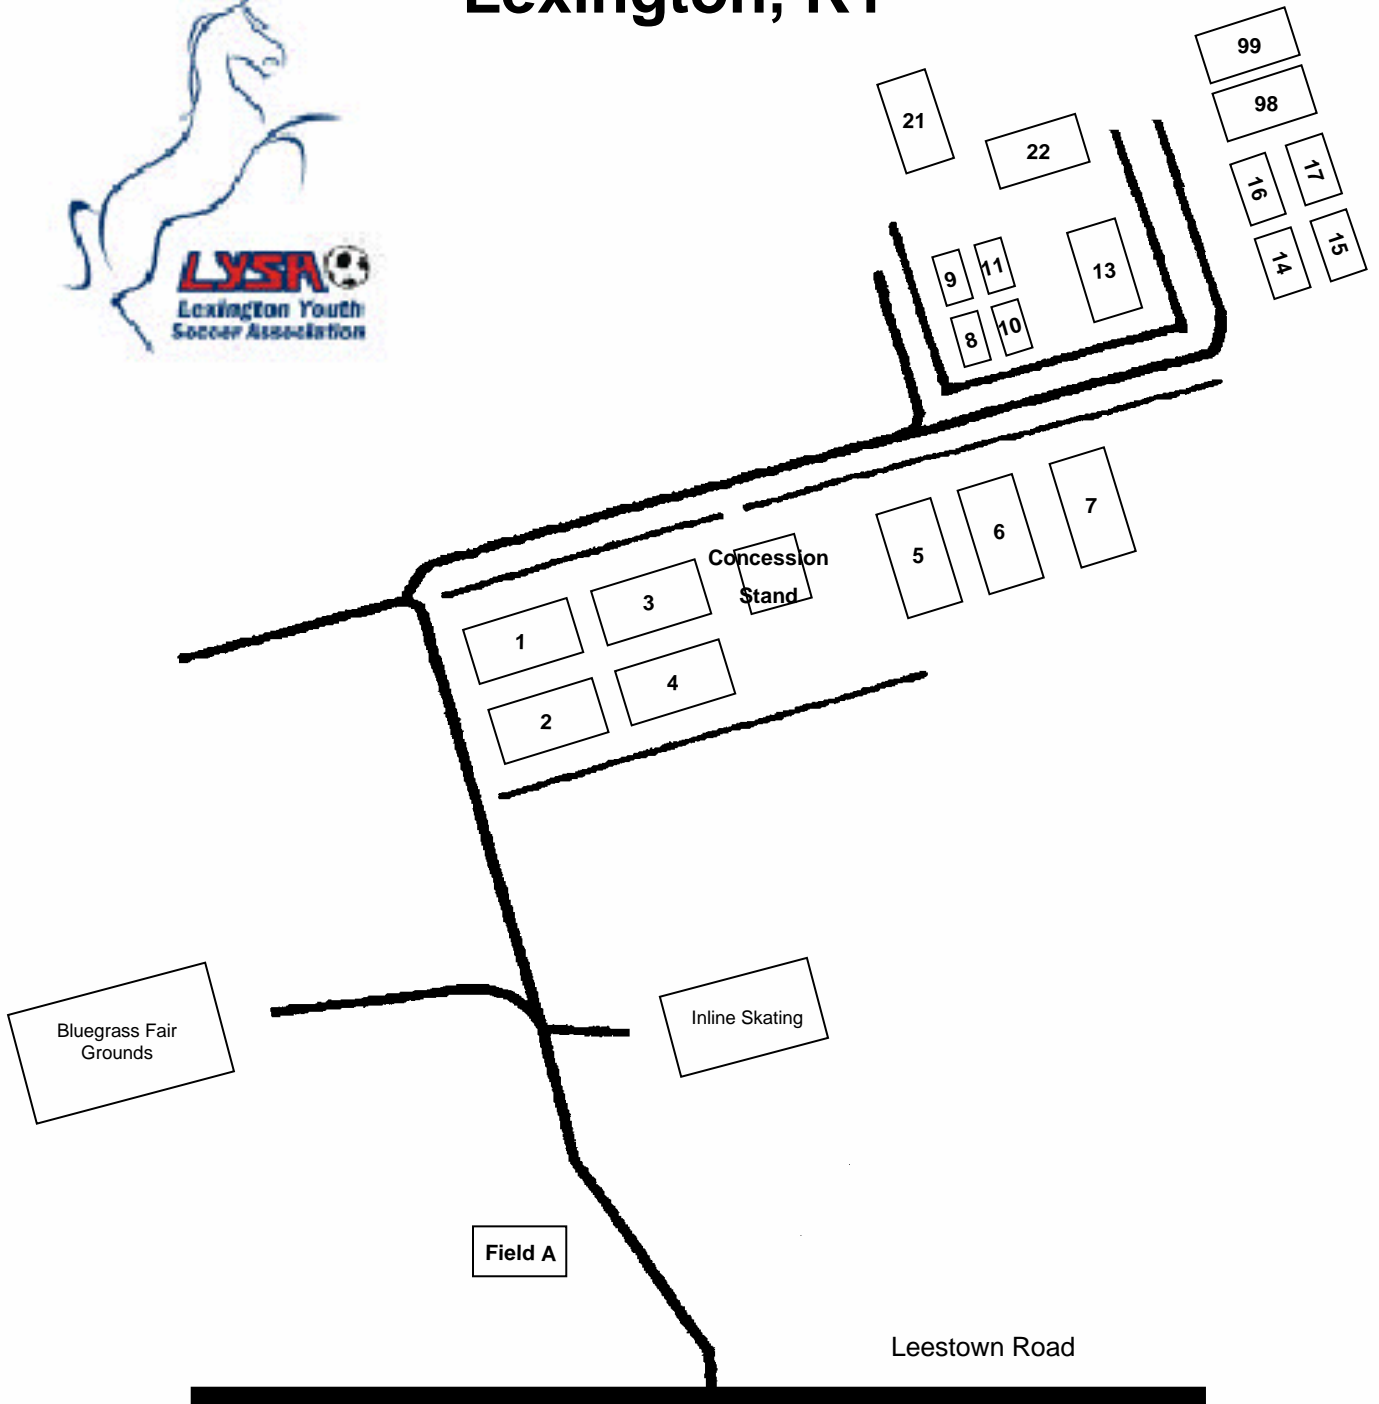

Masterson Station

Soccer Field Map – Fall 2005

Lexington, KY

Park entrance - 1.9 miles from New Circle Road / Highway 4